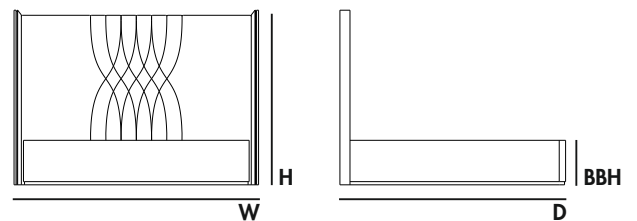

• REQUIRED FABRIC

Fabric: 177,2" (same fabric)
Leather: 98,9 ft2

TFO1 - 180 or TFO1 - 180 CB (only headboard)

DIMENSIONS

W 83,0" H 64,9" D 83,9" BBH 10,6" or 16,5"

*Mattress not included

• PACKAGING

VOLUME