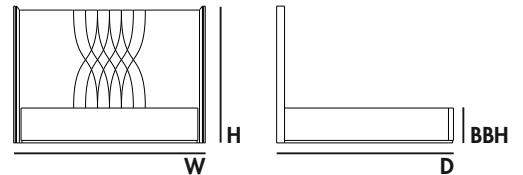

Fabric: 177,2" (same fabric)
Leather: 98,9 ft2

*FR high resilience foam

TECHNICAL

TFO1 - 200 or TFO1 - 200 CB (only headboard)

DIMENSIONS

W 90,9" H 64,9" D 83,9" BBH 10,6" or 16,5"

*Mattress not included

PACKAGING