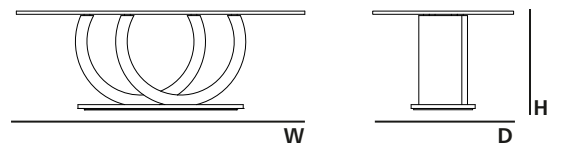

TAYLOR DINING TABLE

TAY.200TM

DIMENSIONS

W 78,7" H 30,3" D 43,3"

PACKAGING

VOLUME

28,3 ft3 (Packed)

WEIGHT

363,8 lbs (packed in reinforced carton case)

TAY.200TV

DIMENSIONS

W 86,6" H 30,3" D 47,2"

PACKAGING

VOLUME

31,8 ft3 (Packed)

WEIGHT