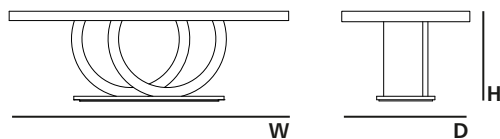

Since 1978

Living Room Tables Consoles Casegoods Bedroom Mirrors Accessories

TAYLOR DINING TABLE

AS PICTURE

STRUCTURE
Ebony

DETAILS
Smoke Brass

PRODUCT OPTIONS

STRUCTURE
Available in all MAB lacquered and wood leaf finishes

DETAILS
Available in all MAB metal finishes

TECHNICAL

TAY.240TM

DIMENSIONS

W 94,5" H 30,3" D 43,3"

PACKAGING

VOLUME
35,3 ft³ (Packed)

WEIGHT
190 kg | 418,9 lbs (packed in reinforced carton case)

TAYLOR DINING TABLE

TAY.200TM

DIMENSIONS

W 78,7" H 30,3" D 43,3"

PACKAGING

VOLUME

28,3 ft3 (Packed)

WEIGHT