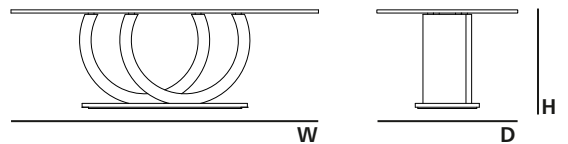

TAYLOR DINING TABLE

TAY.200TM

DIMENSIONS

W 78,7" H 30,3" D 43,3"

PACKAGING

VOLUME

28,3 ft3 (Packed)

WEIGHT

363,8 lbs (packed in reinforced carton case)

TAY.200TV

DIMENSIONS

W 86,6" H 30,3" D 47,2"

PACKAGING

VOLUME

31,8 ft3 (Packed)

WEIGHT

374,8 lbs (packed in reinforced carton case)

TAY.240TV

DIMENSIONS

W 94,5" H 30,3" D 47,2"

PACKAGING

VOLUME

35,3 ft3 (Packed)

WEIGHT