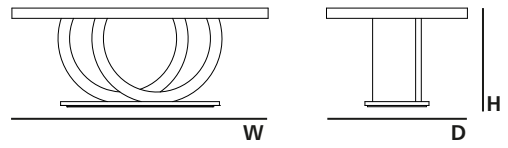

DETAILS
Available in all MAB metal finishes

TECHNICAL

TAY.240TM

DIMENSIONS

W 94,5" H 30,3" D 43,3"

PACKAGING

VOLUME
35,3 ft³ (Packed)

WEIGHT
190 kg | 418,9 lbs (packed in reinforced carton case)

TAYLOR DINING TABLE

TAY.200TM

DIMENSIONS

W 78,7" H 30,3" D 43,3"

PACKAGING

VOLUME

28,3 ft3 (Packed)

WEIGHT

363,8 lbs (packed in reinforced carton case)

TAY.200TV

DIMENSIONS

W 86,6" H 30,3" D 47,2"

PACKAGING

VOLUME

31,8 ft3 (Packed)

WEIGHT