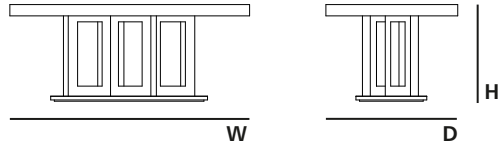

RALPH DINING TABLE

RLH200

DIMENSIONS

W 78,7" H 30,3" D 43,3"