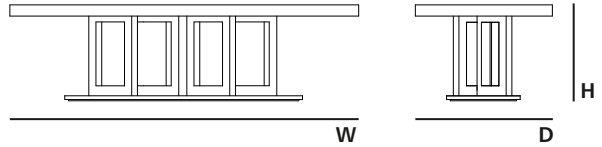

RLH280

DIMENSIONS

W 110,2" H 30,3" D 43,3"