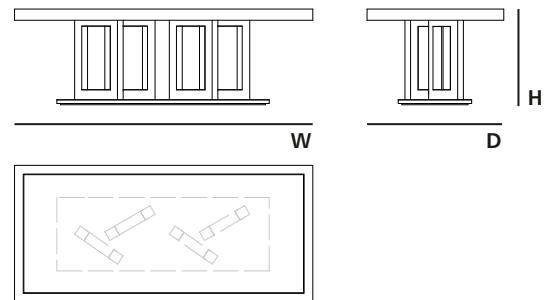

Seating Tables Consoles Cases

RALPH DINING TABLE

.AS PICTURE

STRUCTURE
Grey Koto High Gloss

DETAILS
Smoke Brass

.PRODUCT OPTIONS

STRUCTURE
Available in all MAB lacquered and wood leaf finishes

DETAILS
Available in all MAB metal finishes

.TECHNICAL

RLH240

DIMENSIONS

W 94,5" H 30,3" D 43,3"

.PACKAGING

VOLUME
45,9 ft3 (Packed)

WEIGHT
418,9 lbs (Packed in reinforced carton case)

RALPH DINING TABLE

RLH200

DIMENSIONS

W 78,7" H 30,3" D 43,3"

PACKAGING

VOLUME

28,3 ft3 (Packed)

WEIGHT

363,8 lbs (Packed in reinforced carton case)

RLH280

DIMENSIONS

W 110,2" H 30,3" D 43,3"

PACKAGING

VOLUME

56,5 ft3 (Packed)

WEIGHT

507,1 lbs (Packed in reinforced carton case)