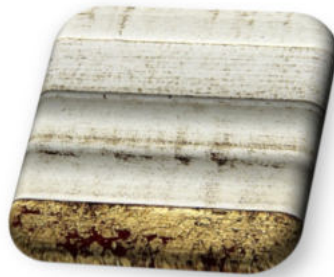

Seven Sedie - Finish options

C1 Walnut

C1 Light Walnut

B1 Antique white - cat.ZB

B2 Antique white + gold leaf –
cat.ZD

B3 Gold leaf - cat.ZF

B4 Antique white + silver leaf
- cat.ZD

B6 Antique cream + antique
gold leaf - cat.ZD

B7 Antique cream - cat.ZD

BC Light bicolor - cat.ZF

BD Distressed black +
silver leaf - cat.ZF

BE Memory beige - cat.ZE

Seven Sedie - Finish options

BF Shiny White + Gold Leaf
- cat.ZF

BI Shiny white - cat.ZD

BP White gold - cat.ZF

BS Dark bicolor - cat.ZF

BU Shiny white +
new silver leaf - cat.ZF

C3 Dark walnut phisically
distressed - cat.ZA

C4 Cherry - cat.ZA

C5 Mahogany - cat.ZA

C6 Chestnut - cat.ZE

C7 Mild walnut - cat.ZH

QA Shiny walnut + gold leaf
- cat.ZD

QD Light Walnut + silver leaf
- cat.ZD

QF Light Walnut + gold leaf
- cat.ZD

SG Spring grey - cat.ZD

ST Taormina sand - cat.ZF

TP Taupe - cat.ZD

U1 Silver leaf - cat.ZF

U2 Mecca silver - cat.ZH