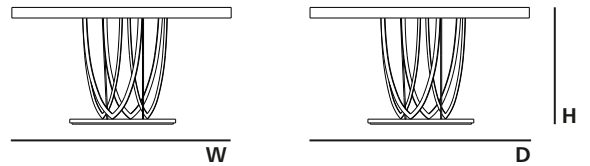

### .AS PICTURE

STRUTURE  
Ebony

BASE  
Smoke Brass

#### DIMENSIONS

W 51,2" H 30,3" D 51,2"

#### DIMENSIONS

W 57,1" H 30,3" D 57,1"