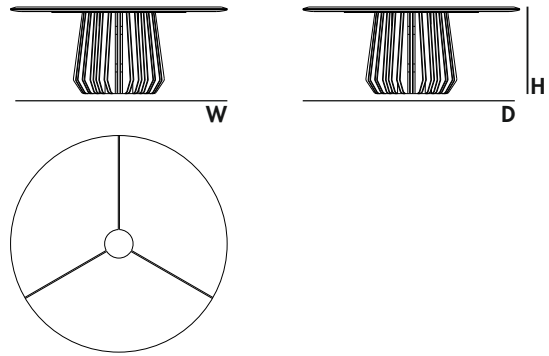

### DIMENSIONS

W 51,2" H 30,5" D 51,2"

# HALLE DINING TABLE

HL 160

DIMENSIONS

W 63,0" H 30,0" D 63,0"

.PACKAGING

VOLUME

89,7 ft3 (Packed)

HL 190

DIMENSIONS

W 74,8" H 30,0" D 74,8"

.PACKAGING

VOLUME

126,4 ft3 (Packed)