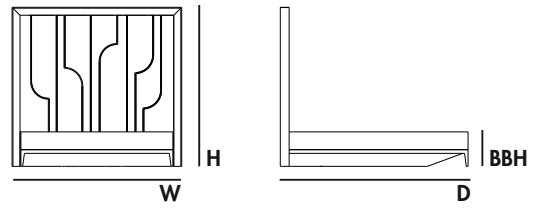

DIMENSIONS

W 71,7 H 70,9" D 84,3" BBH 10,5" or 16,5"

*Mattress not included

PACKAGING

VOLUME
21,9 ft3 (Packed)

WEIGHT
330,7 lbs (packed in reinforced carton case)

FLAIR BED

FL 01-160 or FL 01-160 CB (only headboard)

DIMENSIONS

W 75,6" H 70,9" D 84,3" BBH 10,5" or 16,5"

*Mattress not included

• PACKAGING

VOLUME

27,2 ft3 (Packed)

WEIGHT

341,7 lbs (packed in reinforced carton case)

• REQUIRED FABRIC

Fabric: 137,8" (same fabric)
Leather: 75,3 ft2

FL 01-180 or FL 01-180 CB (only headboard)

DIMENSIONS

W 83,5" H 70,9" D 84,3" BBH 10,5" or 16,5"

*Mattress not included

• PACKAGING

VOLUME