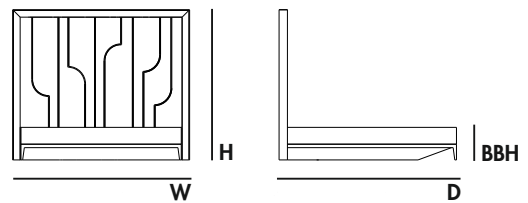

WEIGHT

388,0 lbs (packed in reinforced carton case)

• REQUIRED FABRIC

Fabric: 157,5" (same fabric)
Leather: 86,1 ft2

FL 01-200 or FL 01-200 CB (only headboard)

DIMENSIONS

W 91,3" H 70,9" D 84,3" BBH 10,5" or 16,5"

*Mattress not included

• PACKAGING

VOLUME

31,8 ft3 (Packed)