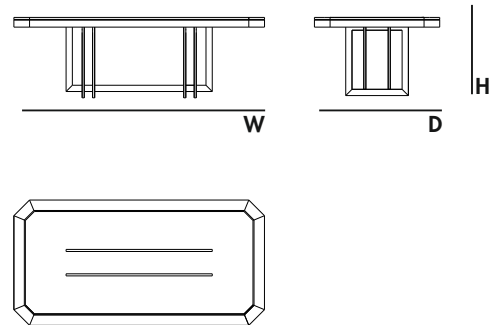

BROOKLYN DINING TABLE

.AS PICTURE

STRUCTURE
Ebony

DETAILS
Smoke Brass or Smoke Brass and ebony

.PRODUCT OPTIONS

STRUCTURE
Ebony – STD
Available in all MAB lacquered and wood leaf finishes

DETAILS
Available in all MAB metal finishes

.TECHNICAL

BRK.T240 | BRK.T240-W

DIMENSIONS

W 94,5" H 30,3" D 47,2"

.PACKAGING

VOLUME
101,7 ft3 (Packed)

BROOKLYN DINING TABLE

BRK.T280 | BRK.T280-W

DIMENSIONS

W 110,2" H 30,3" D 47,2"

.PACKAGING

VOLUME

118,7 ft3 (Packed)

BRK.T200 | BRK.T200-W

DIMENSIONS

W 78,7" H 30,3" D 43,3"