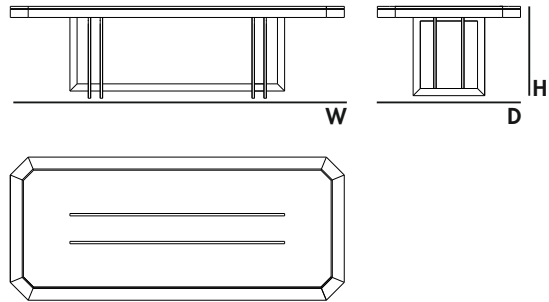

BROOKLYN DINING TABLE

.AS PICTURE

STRUCTURE
Ebony

DETAILS
Smoke Brass or Smoke Brass and ebony

.PRODUCT OPTIONS

STRUCTURE
Ebony – STD
Available in all MAB lacquered and wood leaf finishes

DETAILS
Available in all MAB metal finishes

.TECHNICAL

BRK.T240 | BRK.T240-W

DIMENSIONS

W 94,5" H 30,3" D 47,2"

.PACKAGING

VOLUME
101,7 ft3 (Packed)

BROOKLYN DINING TABLE

BRK.T280 | BRK.T280-W

DIMENSIONS

W 110,2" H 30,3" D 47,2"

.PACKAGING

VOLUME

118,7 ft3 (Packed)

BRK.T200 | BRK.T200-W

DIMENSIONS

W 78,7" H 30,3" D 43,3"