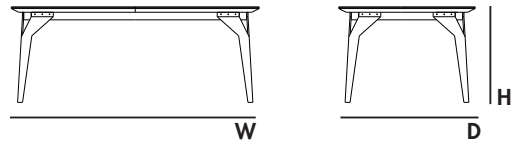

PACKAGING

VOLUME

93,2ft3 (Packed)

AURA DINING TABLE

AR04.180

DIMENSIONS

W 70,9" H 30,3" D 43,3"

•PACKAGING

VOLUME

70,3ft3 (Packed)

AR04.200

DIMENSIONS

W 78,8" H 30,3" D 43,3"

•PACKAGING

VOLUME

77,7ft3 (Packed)

AR04.220

DIMENSIONS

W 86,7" H 30,3" D 43,3"

•PACKAGING

VOLUME

85,5ft3 (Packed)