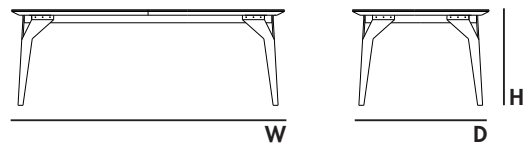

PACKAGING

VOLUME

93,2ft3 (Packed)

AURA DINING TABLE

AR04.180

DIMENSIONS

W 70,9" H 30,3" D 43,3"

•PACKAGING

VOLUME

70,3ft3 (Packed)

AR04.200

DIMENSIONS

W 78,8" H 30,3" D 43,3"

•PACKAGING

VOLUME

77,7ft3 (Packed)

AR04.220

DIMENSIONS

W 86,7" H 30,3" D 43,3"

•PACKAGING

VOLUME

85,5ft3 (Packed)