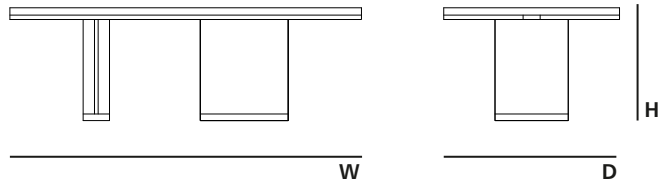

TECHNICAL

ASPD300

DIMENSIONS

W 118,1" H 30,3" D 47,2"

PACKAGING

VOLUME
61,4 ft3 (Packed)

WEIGHT
418,9 lbs (Packed in reinforced carton case)

ASPEN DINING TABLE

ASPD240

DIMENSIONS

W 94,5" H 30,3" D 47,2"

PACKAGING

VOLUME

51,2 ft3 (Packed)

WEIGHT

370,4 lbs (Packed in reinforced carton case)

ASPD240V

DIMENSIONS

W 94,5" H 30,3" D 47,2"

PACKAGING

VOLUME

51,2 ft3 (Packed)

WEIGHT

370,4 lbs (Packed in reinforced carton case)

ASPD260

DIMENSIONS

W 102,4" H 30,3" D 47,2"

PACKAGING

VOLUME

57,6 ft3 (Packed)

WEIGHT

370,4 lbs (Packed in reinforced carton case)