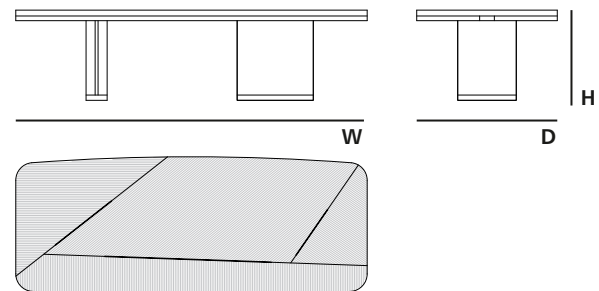

TECHNICAL

ASPD300

DIMENSIONS

W 118,1" H 30,3" D 47,2"

PACKAGING

VOLUME
61,4 ft3 (Packed)

WEIGHT
418,9 lbs (Packed in reinforced carton case)

ASPEN DINING TABLE

ASPD240

DIMENSIONS

W 94,5" H 30,3" D 47,2"

PACKAGING

VOLUME

51,2 ft3 (Packed)

WEIGHT

370,4 lbs (Packed in reinforced carton case)

ASPD240V

DIMENSIONS

W 94,5" H 30,3" D 47,2"

PACKAGING

VOLUME

51,2 ft3 (Packed)

WEIGHT

370,4 lbs (Packed in reinforced carton case)

ASPD260

DIMENSIONS

W 102,4" H 30,3" D 47,2"

PACKAGING

VOLUME

57,6 ft3 (Packed)

WEIGHT

370,4 lbs (Packed in reinforced carton case)