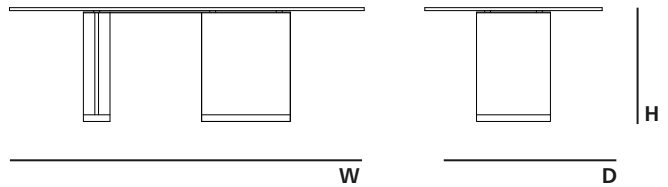

ASPD240V

DIMENSIONS

W 94,5" H 30,3" D 47,2"

PACKAGING

VOLUME

51,2 ft3 (Packed)

WEIGHT

370,4 lbs (Packed in reinforced carton case)

ASPD260

DIMENSIONS

W 102,4" H 30,3" D 47,2"

PACKAGING

VOLUME

57,6 ft3 (Packed)

WEIGHT

370,4 lbs (Packed in reinforced carton case)