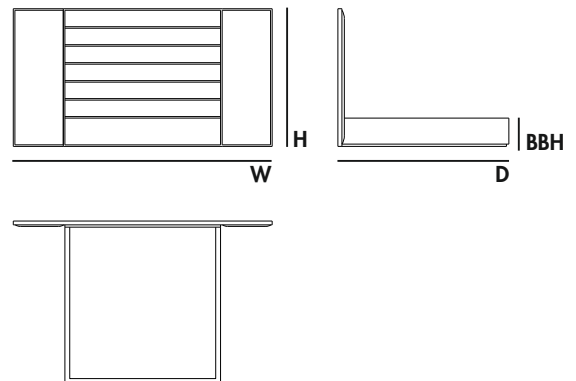

WEIGHT

275,6 lbs (packed in reinforced carton case)

• REQUIRED FABRIC

Fabric: 228m3" (same fabric)
Leather: 125,0 ft2

AW 03 - 200 or AW 03 - 200 CB (only headboard)

DIMENSIONS

W 85,4" H 70,9" D 83,5" BBH 10,6"

*Mattress not included

• PACKAGING

VOLUME

25,4 ft3 (Packed)