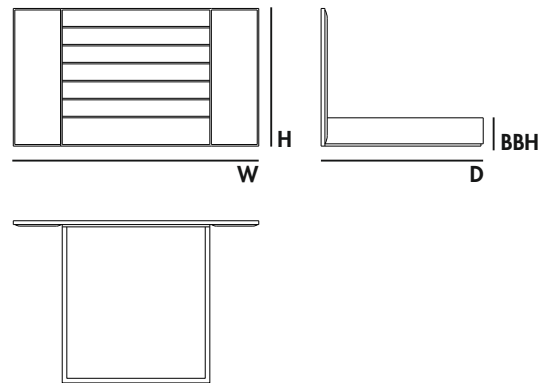

DIMENSIONS

W 126,4" H 70,9" D 83,5" BBH 10,6" or 16,5"

*Mattress not included

PACKAGING

VOLUME
24,1 ft3 (Packed)

WEIGHT
271,2 lbs (packed in reinforced carton case)

ARROW BED

AW 03 - 150 or AW 03 - 150 CB (only headboard)

DIMENSIONS

W 122,8" H 70,9" D 83,5" BBH 10,6"

*Mattress not included

• PACKAGING

VOLUME

22,2 ft3 (Packed)

WEIGHT

242,5 lbs (packed in reinforced carton case)

• REQUIRED FABRIC

Fabric: 212,6" (same fabric)
Leather: 118,4 ft2

AW 03 - 160 or AW 03 - 160 CB (only headboard)

DIMENSIONS

W 118,5" H 70,9" D 83,5" BBH 10,6"

*Mattress not included

• PACKAGING

VOLUME