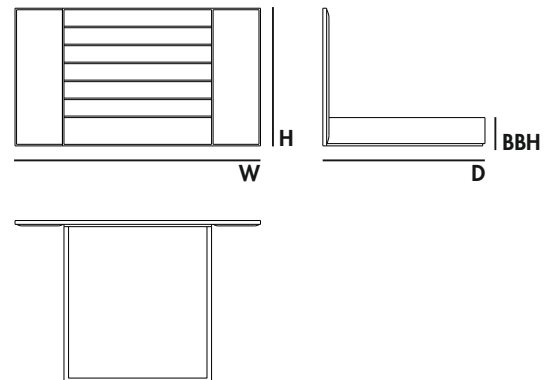

DETAILS
Available in all MAB metal finishes

*Option Lift up slat with mechanism (box included)

REQUIRED FABRIC

Fabric: 236,2"(same fabric)
Leather: 129,2 #2

*FR high resilience foam

TECHNICAL

AW 03 - 180 or AW 03 - 180 CB (only headboard)

DIMENSIONS

W 126,4" H 70,9" D 83,5" BBH 10,6" or 16,5"

*Mattress not included

PACKAGING

VOLUME
24,1 ft3 (Packed)

WEIGHT
271,2 lbs (packed in reinforced carton case)

ARROW BED

AW 03 - 150 or AW 03 - 150 CB (only headboard)

DIMENSIONS

W 122,8" H 70,9" D 83,5" BBH 10,6"

*Mattress not included

• PACKAGING

VOLUME

22,2 ft3 (Packed)

WEIGHT

242,5 lbs (packed in reinforced carton case)

• REQUIRED FABRIC

Fabric: 212,6" (same fabric)
Leather: 118,4 ft2

AW 03 - 160 or AW 03 - 160 CB (only headboard)

DIMENSIONS

W 118,5" H 70,9" D 83,5" BBH 10,6"

*Mattress not included

• PACKAGING

VOLUME