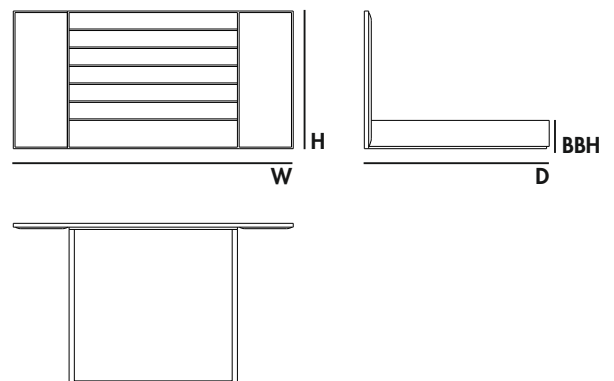

WEIGHT

286,6 lbs (packed in reinforced carton case)

• REQUIRED FABRIC

Fabric: 252,0" (same fabric)
Leather: 14,0 ft2